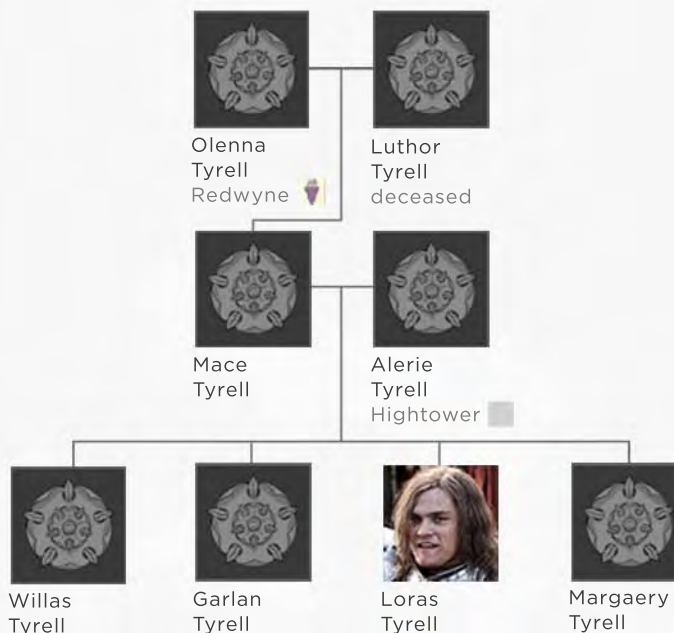

The Arryn Family

Sworn Houses

House
Baelish

House
Royce

~ House Frey ~

“As High as Honor”

Wealthy and powerful, the Freys are bannermen sworn to House Tully and control the river crossing known as The Twins. The House is led by Walder Frey, who took his eighth wife, a 15-year-old, when he himself was over 90. With his enormous brood of children, it is said of him that he could “field an army out of his britches.”

The Frey Family

Walder
Frey

Joyeuse
Frey
Erenford
8th wife

~ House Tyrell ~

“Growing Strong”

For centuries, the Tyrells served and occasionally intermarried with House Gardener, the ancient family of the King of the Reach. But after the Targaryen conquest eliminated the Gardeners, the Tyrells bent the knee to the Iron Throne – and then rose to become principal house and warden of the South at Highgarden.

The Frey Family

Sworn Houses

House Redwyne

~House Greyjoy~

"We Do Not Sow"

House Greyjoy's power dates back to the great Grey King during the Age of Heroes. Legend has it that the Grey King ruled the sea itself and took a mermaid for his wife. After the Targaryen conquest, the people of the Iron Islands chose the Greyjoys to serve as lords from Pyke

The Greyjoy Family