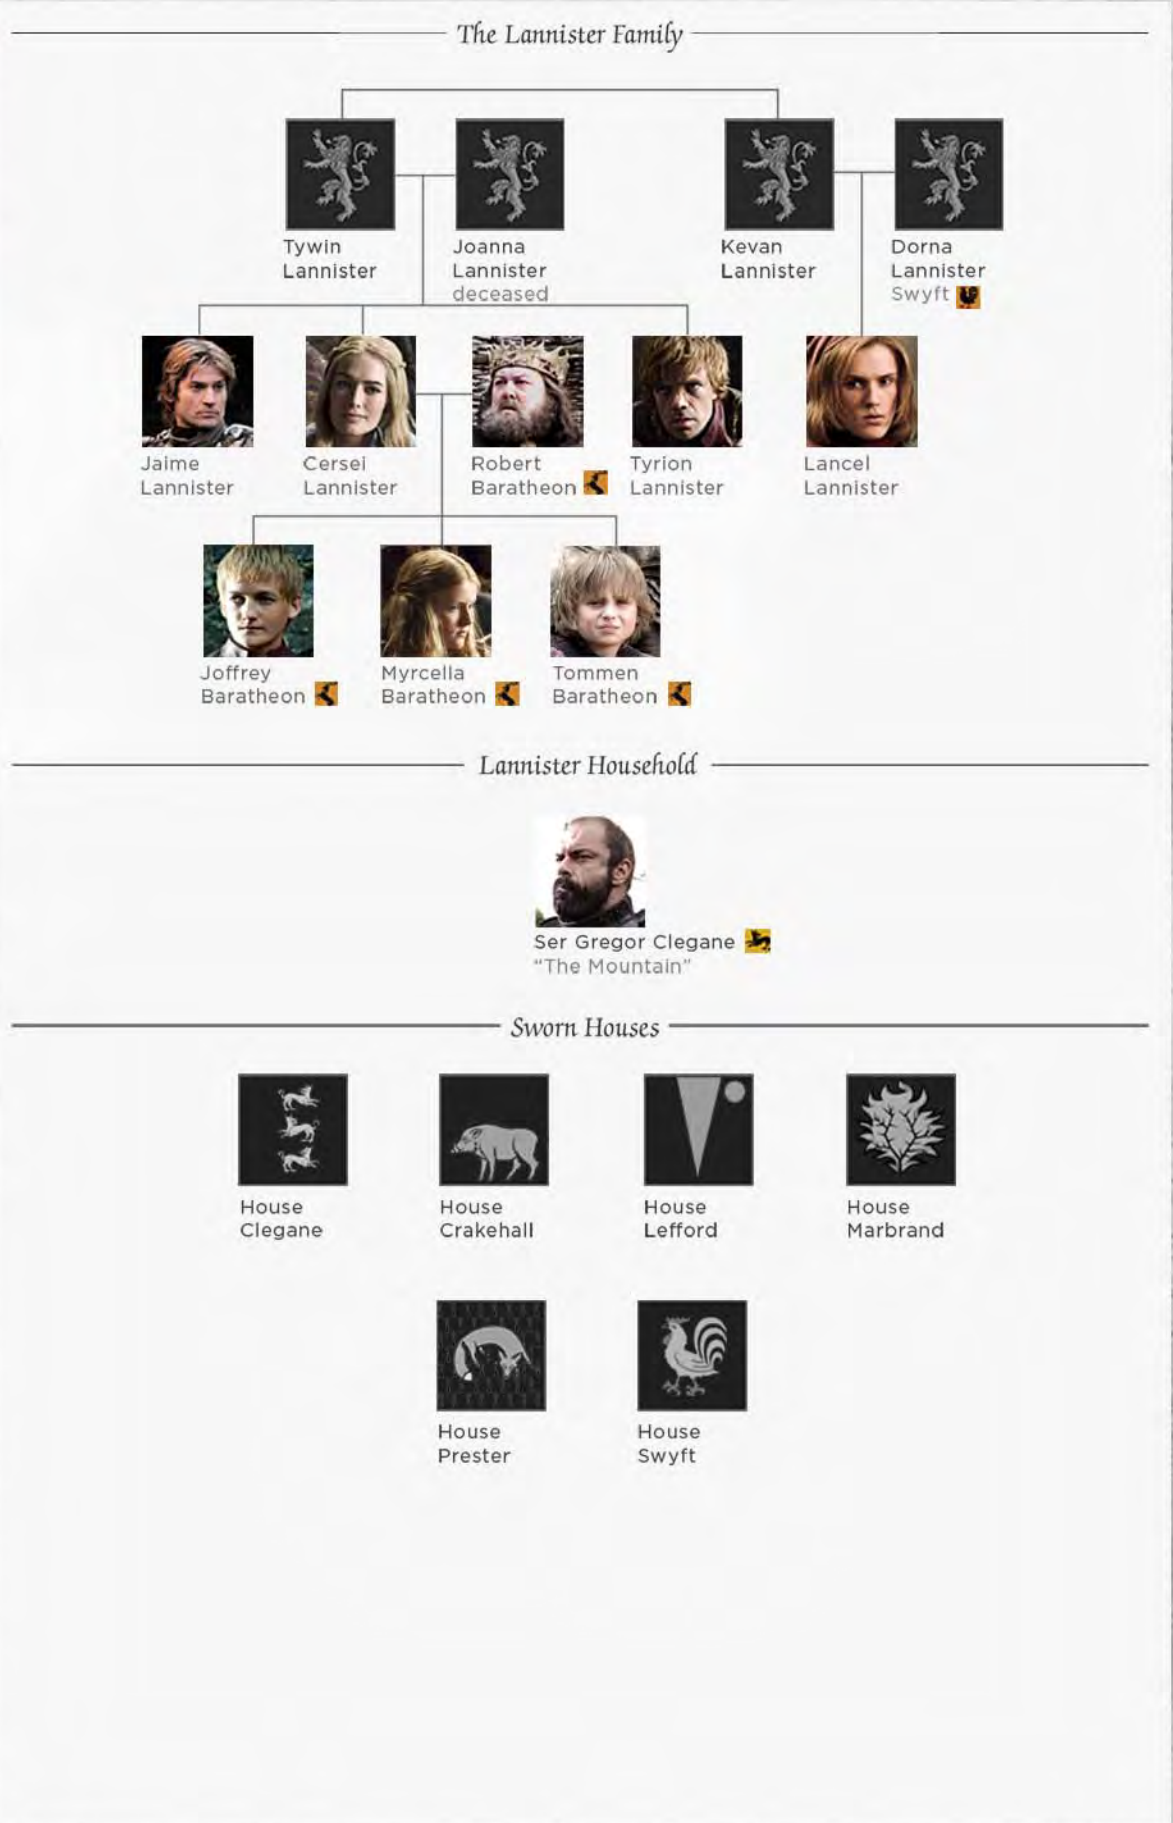

GAME OF THRONESSM

~ Viewer's Guide ~

HBO[®]

GAME OF THRONESSM

~ Guide to the Houses ~

~ House Baratheon ~

“Ours is the Fury”

The House of Baratheon was founded after the conquest of Aegon Targaryen by the conqueror's general (and rumored bastard brother) Orys Baratheon. More recently, following Robert's Rebellion, the Baratheons of Storm's End seized the Iron Throne from the Mad King Aerys Targaryen and have ruled the Seven Kingdoms since.

The Baratheon Family

The King's Small Council

The Royal Court

Sworn Houses

~ House Stark ~

“Winter Is Coming”

The Stark family traces its lineage back to the First Men, who landed in Westeros more than 10,000 years ago and eventually forged a lasting peace with the continent's druidic natives, the Children of the Forest. The Starks still worship the Old Gods of their forebears at the heart tree in Winterfell.

The Stark Family

The Stark Household

Sworn Houses

~ House Lannister ~

“Hear Me Roar”

The Lannisters descend in part from a group of Andal adventurers who invaded Westeros more than 6,000 years ago and settled at Casterly Rock. The Andals married the daughters of the King of the Rock (an ancestor of Lann the Clever, the legendary trickster who acquired the Rock through his wives during the Age of Heroes). The Lannisters ruled as kings in their realm until the Targaryens brought dragons to conquer the continent, placing all the lords of Westeros under control of the Iron Throne.

~ House Tully ~

“Family, Duty, Honor”

The principal house of the Riverlands, the Tullys of Riverrun rose to power during the Targaryen conquest. When the invaders attacked, Edmyn Tully rebelled against the King of the Isles, Harren the Black, and sided with Aegon Targaryen. Harren's other supporters soon followed suit, paving the way for the new king.