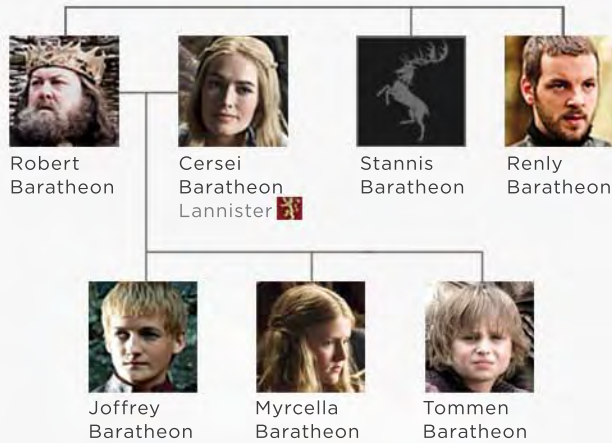

GAME OF THRONESSM

~ Viewer's Guide ~

HBO[®]

GAME OF THRONESSM

~ Guide to the Houses ~

~ House Baratheon ~

“Ours is the Fury”

The House of Baratheon was founded after the conquest of Aegon Targaryen by the conqueror's general (and rumored bastard brother) Orys Baratheon. More recently, following Robert's Rebellion, the Baratheons of Storm's End seized the Iron Throne from the Mad King Aerys Targaryen and have ruled the Seven Kingdoms since.

The Baratheon Family

The King's Small Council

The Royal Court

Sworn Houses

~ House Stark ~

“Winter Is Coming”

The Stark family traces its lineage back to the First Men, who landed in Westeros more than 10,000 years ago and eventually forged a lasting peace with the continent's druidic natives, the Children of the Forest. The Starks still worship the Old Gods of their forebears at the heart tree in Winterfell.

The Stark Family

The Stark Household

Sworn Houses

~ House Lannister ~

“Hear Me Roar”

The Lannisters descend in part from a group of Andal adventurers who invaded Westeros more than 6,000 years ago and settled at Casterly Rock. The Andals married the daughters of the King of the Rock (an ancestor of Lann the Clever, the legendary trickster who acquired the Rock through his wives during the Age of Heroes). The Lannisters ruled as kings in their realm until the Targaryens brought dragons to conquer the continent, placing all the lords of Westeros under control of the Iron Throne.

~ House Tully ~

“Family, Duty, Honor”

The principal house of the Riverlands, the Tullys of Riverrun rose to power during the Targaryen conquest. When the invaders attacked, Edmyn Tully rebelled against the King of the Isles, Harren the Black, and sided with Aegon Targaryen. Harren's other supporters soon followed suit, paving the way for the new king.