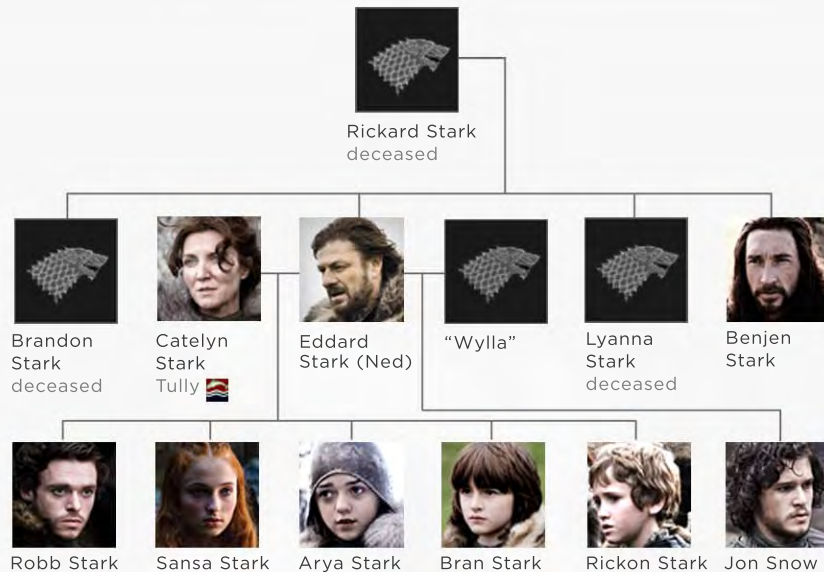

GAME OF THRONESSM

~ Viewer's Guide ~

HBO[®]

GAME OF THRONESSM

~ Guide to the Houses ~

~ House Baratheon ~

“Ours is the Fury”

The House of Baratheon was founded after the conquest of Aegon Targaryen by the conqueror's general (and rumored bastard brother) Orys Baratheon. More recently, following Robert's Rebellion, the Baratheons of Storm's End seized the Iron Throne from the Mad King Aerys Targaryen and have ruled the Seven Kingdoms since.

The Baratheon Family

The King's Small Council

The Royal Court

Sworn Houses

~ House Stark ~

“Winter Is Coming”

The Stark family traces its lineage back to the First Men, who landed in Westeros more than 10,000 years ago and eventually forged a lasting peace with the continent's druidic natives, the Children of the Forest. The Starks still worship the Old Gods of their forebears at the heart tree in Winterfell.

The Stark Family

The Stark Household

Sworn Houses

~ House Lannister ~

“Hear Me Roar”

The Lannisters descend in part from a group of Andal adventurers who invaded Westeros more than 6,000 years ago and settled at Casterly Rock. The Andals married the daughters of the King of the Rock (an ancestor of Lann the Clever, the legendary trickster who acquired the Rock through his wives during the Age of Heroes). The Lannisters ruled as kings in their realm until the Targaryens brought dragons to conquer the continent, placing all the lords of Westeros under control of the Iron Throne.

~ House Tully ~

“Family, Duty, Honor”

The principal house of the Riverlands, the Tullys of Riverrun rose to power during the Targaryen conquest. When the invaders attacked, Edmyn Tully rebelled against the King of the Isles, Harren the Black, and sided with Aegon Targaryen. Harren's other supporters soon followed suit, paving the way for the new king.