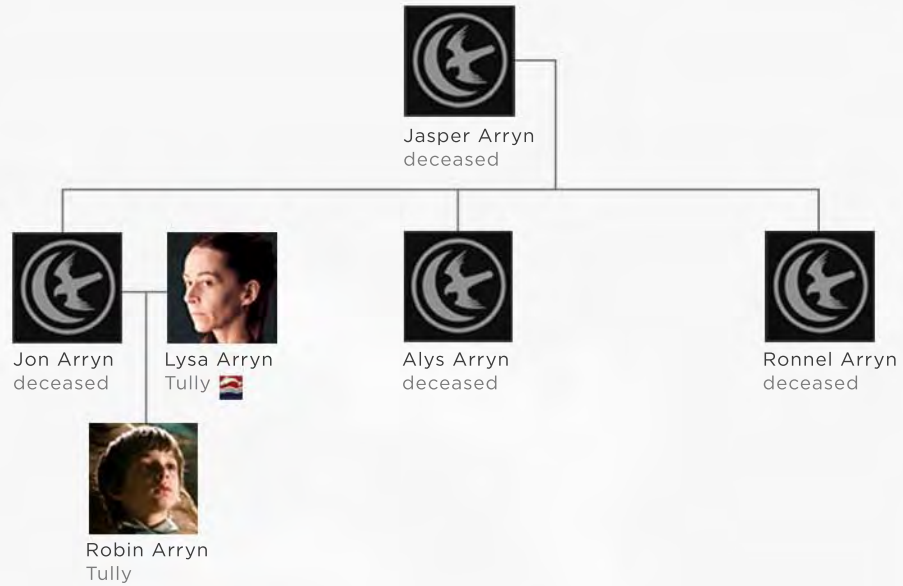

~ House Tully ~

“Family, Duty, Honor”

The principal house of the Riverlands, the Tullys of Riverrun rose to power during the Targaryen conquest. When the invaders attacked, Edmyn Tully rebelled against the King of the Isles, Harren the Black, and sided with Aegon Targaryen. Harren's other supporters soon followed suit, paving the way for the new king.

The Targaryen Family

Targaryen Household and Allies

~House Arryn~

“As High as Honor”

Located in the Vale, the Arryns serve as wardens of the East from their mountain stronghold, the Eyrie – a key defense against the violent clans that surround their home. According to lore, the Andal knight Ser Artys Arryn took the Vale from the First Men, fighting from the back of a giant falcon.

The Arryn Family

Sworn Houses

House
Baelish

House
Royce

~ House Frey ~

“As High as Honor”

Wealthy and powerful, the Freys are bannermen sworn to House Tully and control the river crossing known as The Twins. The House is led by Walder Frey, who took his eighth wife, a 15-year-old, when he himself was over 90. With his enormous brood of children, it is said of him that he could “field an army out of his britches.”

The Frey Family

Walder
Frey

Joyeuse
Frey
Erenford
8th wife

~ House Tyrell ~

“Growing Strong”

For centuries, the Tyrells served and occasionally intermarried with House Gardener, the ancient family of the King of the Reach. But after the Targaryen conquest eliminated the Gardeners, the Tyrells bent the knee to the Iron Throne – and then rose to become principal house and warden of the South at Highgarden.